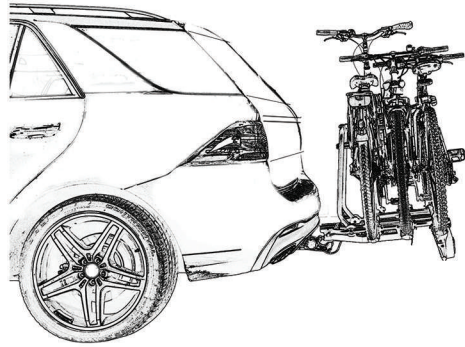

OK

NO

OK

min 20 mm
max 80 mm

CHECK

LIFT AND TOW

ACCESSORIES

50532