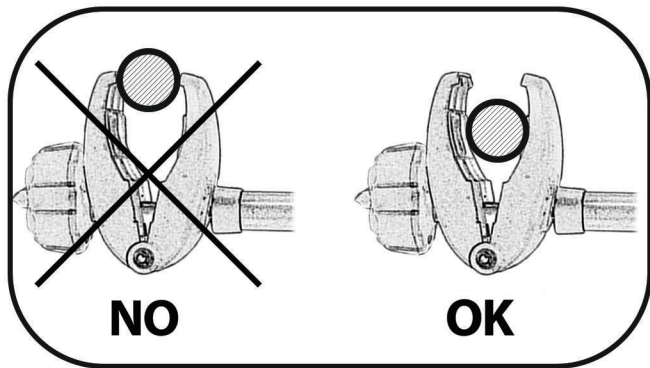

13 PIN

FOR LOAD

CLOSE

PULL UP

OPEN

PUSH

OK

NO!

OK

NO

OK

min 20 mm
max 80 mm

CHECK

LIFT AND TOW

ACCESSORIES

50532