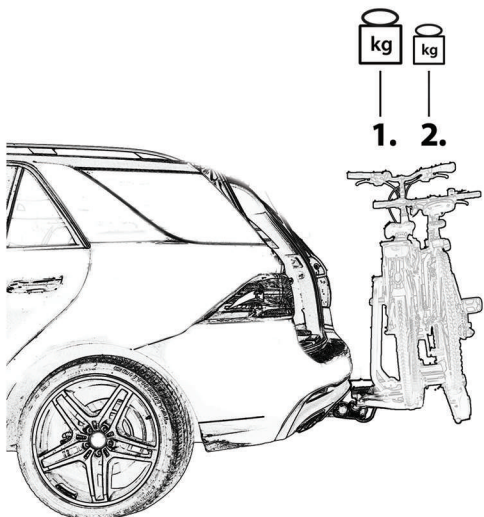

OK

NO

OK

min 20 mm
max 80 mm

CHECK

LIFT AND TOW

ACCESSORIES

50532