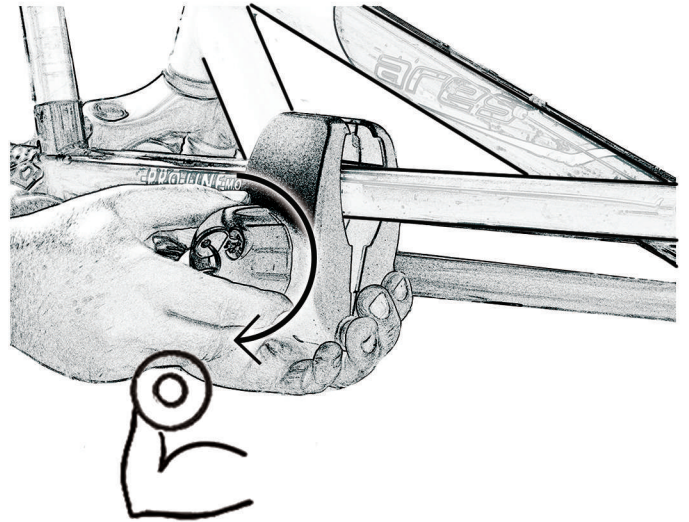

13 PIN

FOR LOAD

CLOSE

PULL UP

OPEN

PUSH

OK

NO!

OK

NO

OK

min 20 mm
max 80 mm

CHECK

LIFT AND TOW

ACCESSORIES

50532