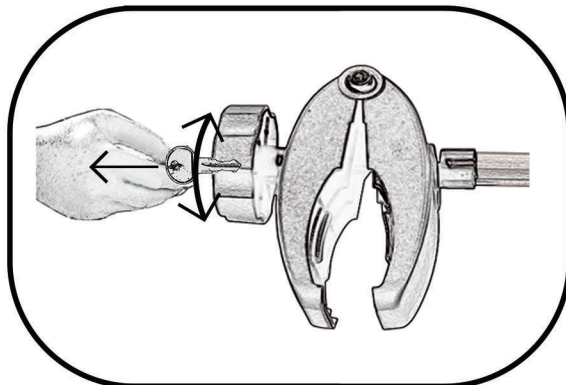

OK

NO

OK

min 20 mm
max 80 mm

CHECK

LIFT AND TOW

ACCESSORIES

50532

50484
LOADING RAMP

40070

13 PIN / 7 PIN

50072

50538

30 x 30 cm