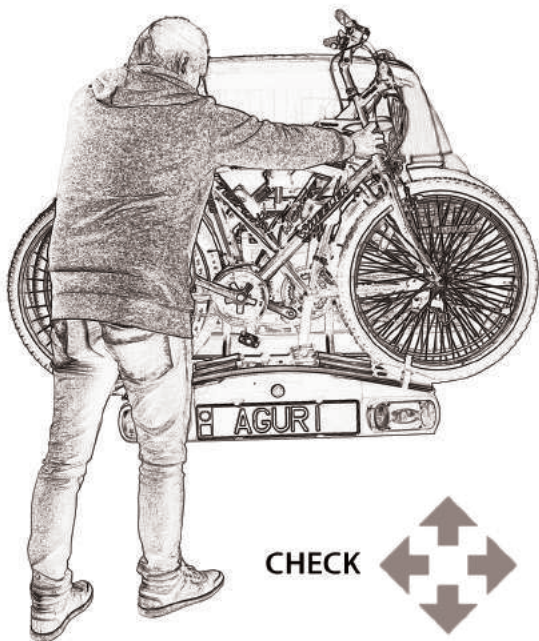

OK

NO

OK

min 20 mm
max 80 mm

CHECK

LIFT AND TOW

ACCESSORIES

50532