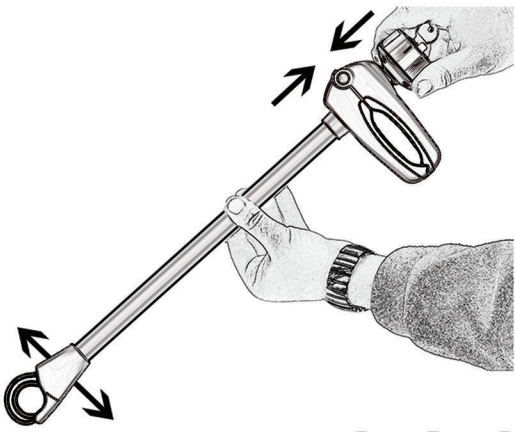

13 PIN

FOR LOAD

CLOSE

PULL UP

OPEN

PUSH

OK

NO!

OK

NO

OK

min 20 mm
max 80 mm

CHECK

LIFT AND TOW

ACCESSORIES

50532