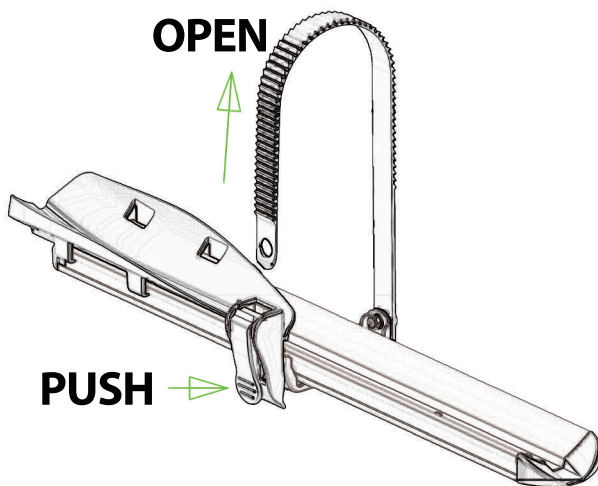

13 PIN

FOR LOAD

CLOSE

PULL UP

OPEN

PUSH

OK

NO!

OK

NO

OK

min 20 mm
max 80 mm

CHECK

LIFT AND TOW

ACCESSORIES

50532