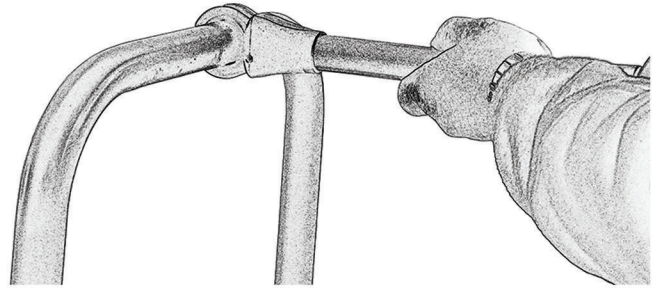

13 PIN

FOR LOAD

CLOSE

PULL UP

OPEN

PUSH

OK

NO!

OK

NO

OK

min 20 mm
max 80 mm

CHECK

LIFT AND TOW

ACCESSORIES

50532