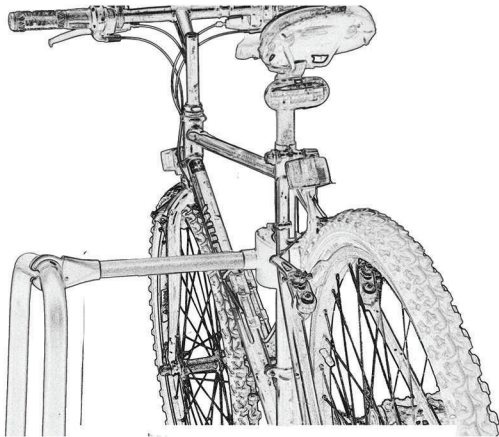

13 PIN

FOR LOAD

CLOSE

PULL UP

OPEN

PUSH

OK

NO!

OK

NO

OK

min 20 mm
max 80 mm

CHECK

LIFT AND TOW

ACCESSORIES

50532