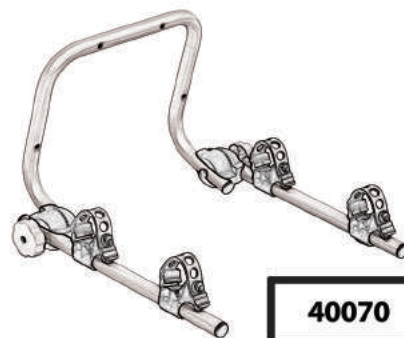

OK

NO

OK

min 20 mm
max 80 mm

CHECK

LIFT AND TOW

ACCESSORIES

50532

50484
LOADING RAMP

40070

13 PIN / 7 PIN

50072

50538

30 x 30 cm