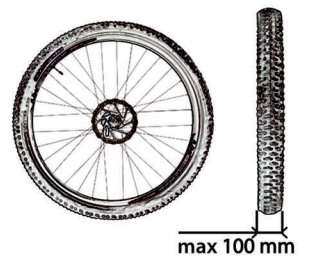

OK

NO

OK

min 20 mm
max 80 mm

CHECK

LIFT AND TOW

ACCESSORIES

50532