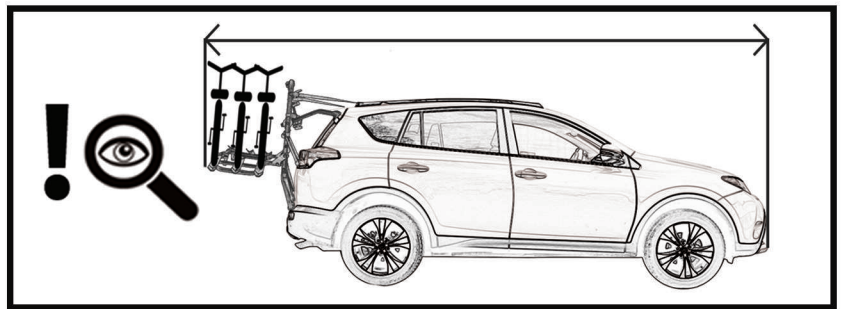

OK

NO

OK

min 20 mm
max 80 mm

CHECK

LIFT AND TOW

ACCESSORIES

50532