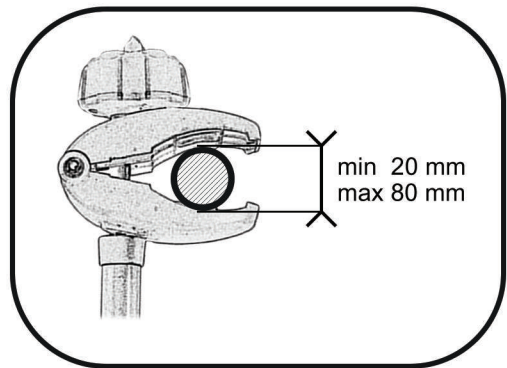

13 PIN

FOR LOAD

CLOSE

PULL UP

OPEN

PUSH

OK

NO!

OK

NO

OK

min 20 mm
max 80 mm

CHECK

LIFT AND TOW

ACCESSORIES

50532