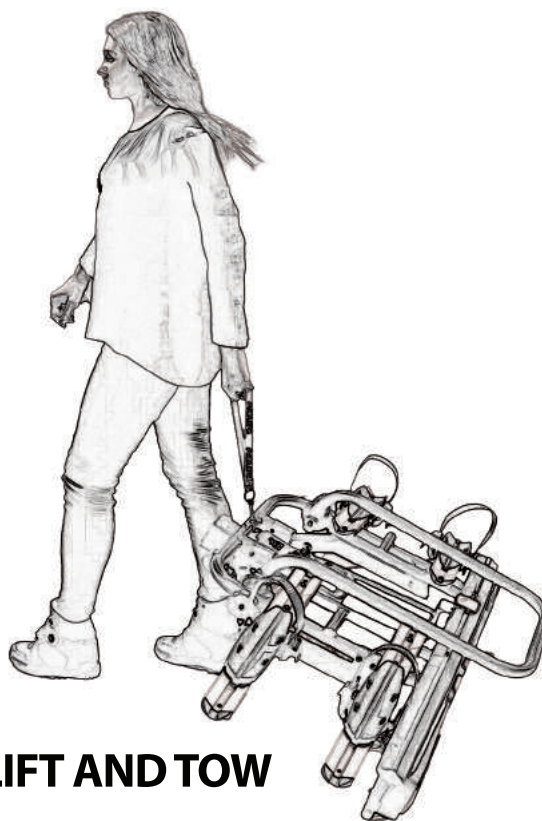

OK

NO

OK

min 20 mm
max 80 mm

CHECK

LIFT AND TOW

ACCESSORIES

50532

50484
LOADING RAMP

40070

13 PIN / 7 PIN

50072

50538

30 x 30 cm