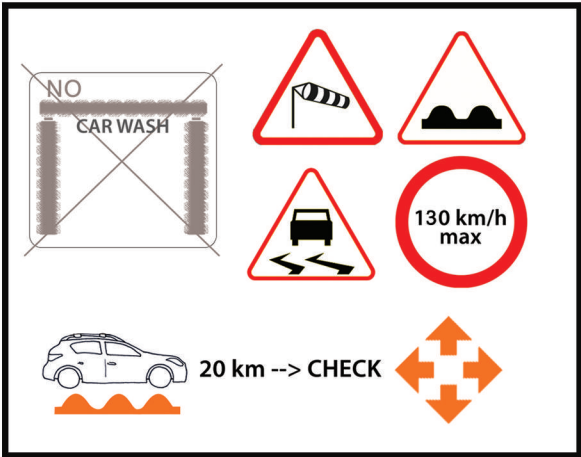

OK

NO

OK

min 20 mm
max 80 mm

CHECK

LIFT AND TOW

ACCESSORIES

50532