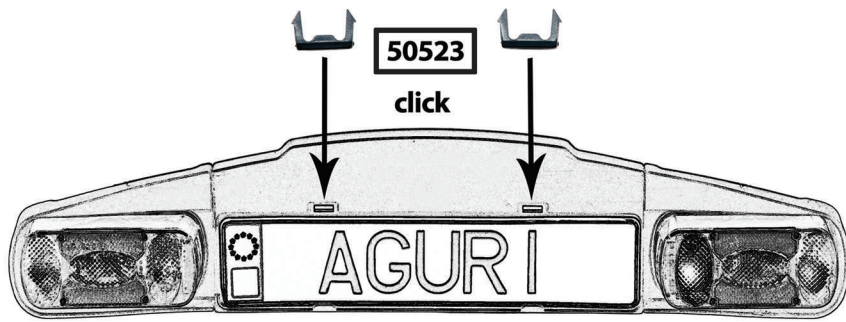

OK

NO

OK

min 20 mm
max 80 mm

CHECK

LIFT AND TOW

ACCESSORIES

50532

50484
LOADING RAMP

40070

13 PIN / 7 PIN

50072

50538

30 x 30 cm