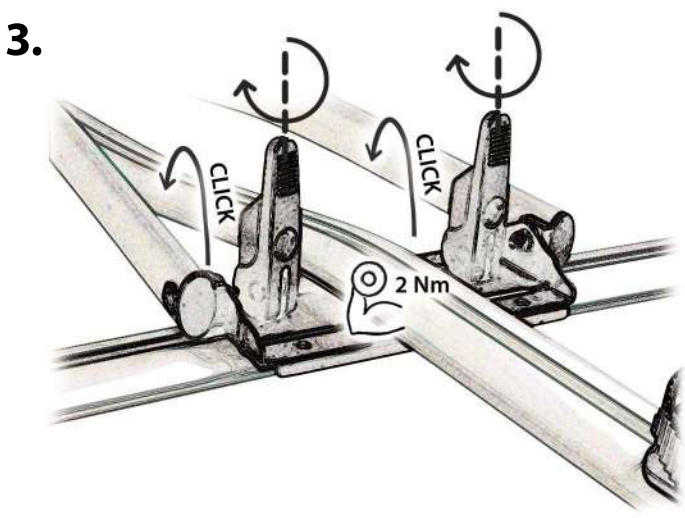

INSTALLATION

FRONT

REAR