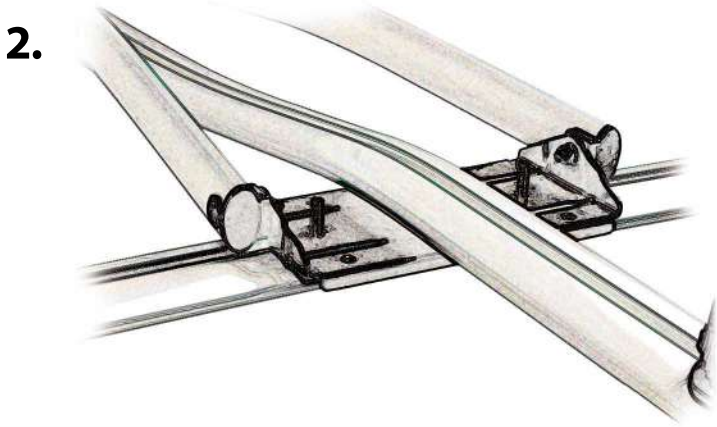

INSTALLATION

FRONT

REAR