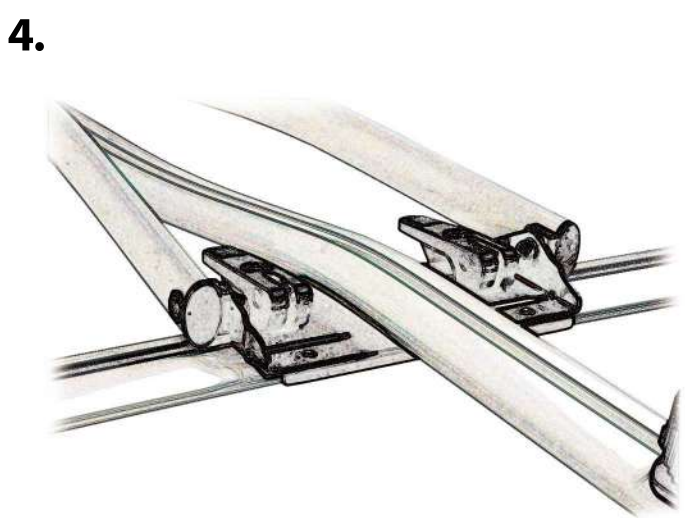

INSTALLATION

FRONT

REAR